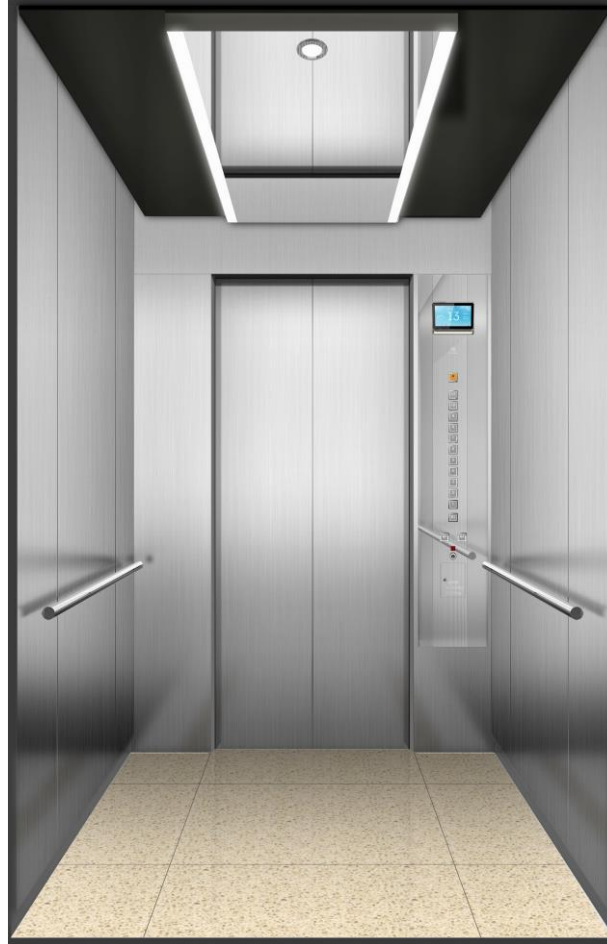

META200 DESIGN

OBSERVATION – 1 SIDE VIEW

CABIN DESIGN

CEILING	CE-SE1C
DOOR	STS Hairline
FRONT PANEL	STS Hairline
REAR PANEL	STS Hairline, Glass
SIDE PANEL	STS Hairline
COP	FS-TK11N
HANDRAIL	HRR-01
FLOOR	By others