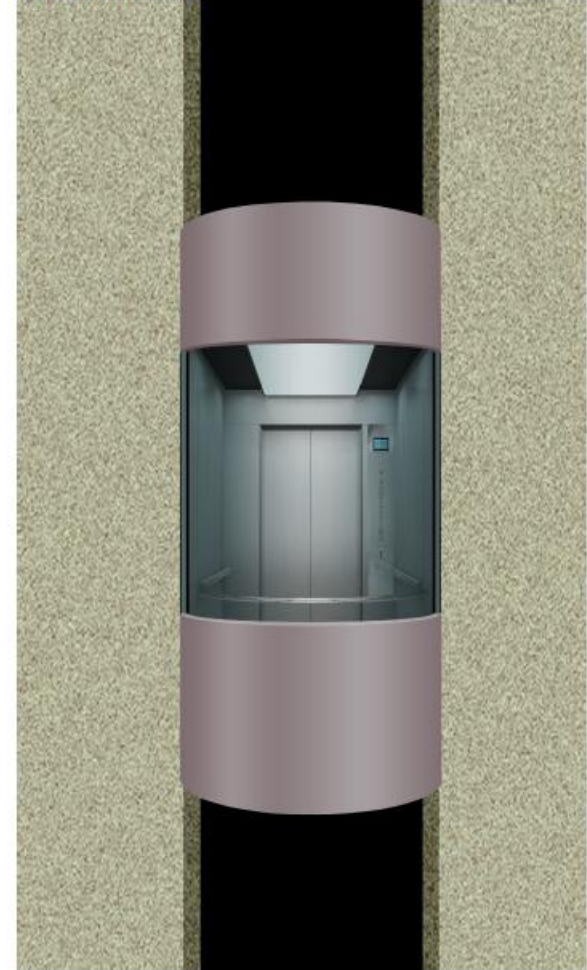

Draft 3 (I-257001)