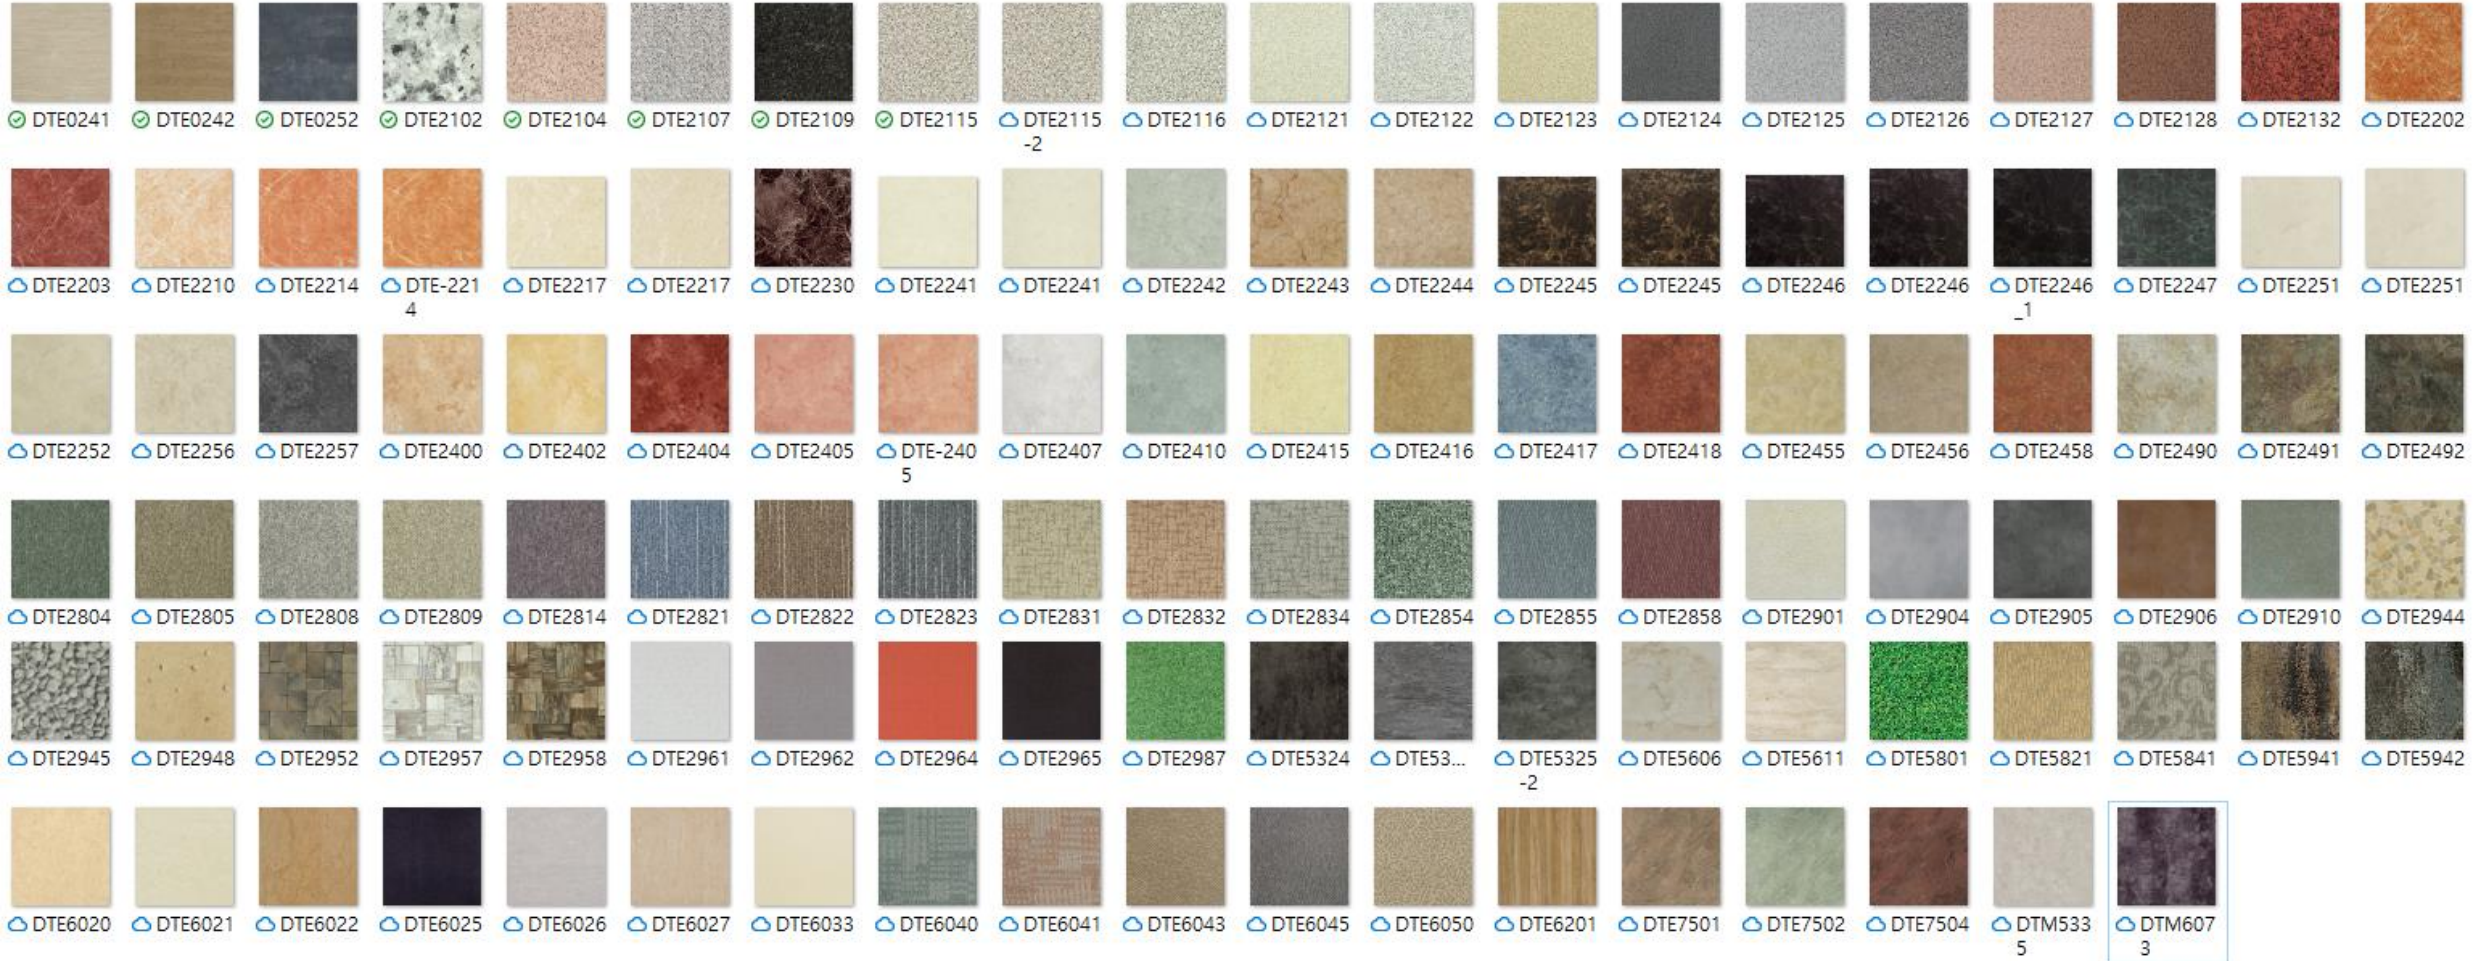

META200 DESIGN

ACCESSORY / DECITILE