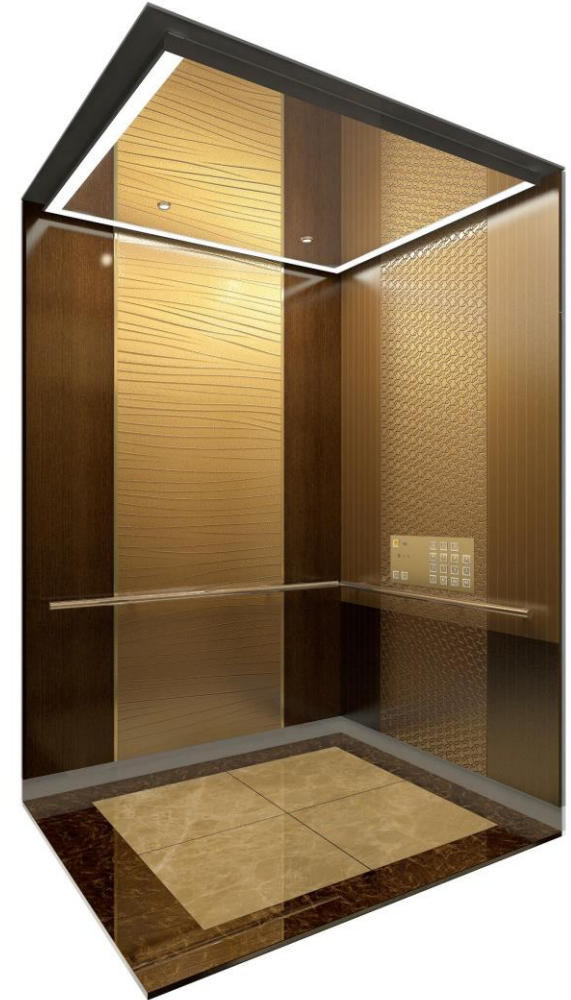

META200 DESIGN

Design Proposal – Draft 2

CABIN DESIGN

CEILING	CE-SC1W
DOOR	ETX Pattern
FRONT WALL	Ti-Gold Bead blast NSP Coating
SIDE PANEL	ETX Pattern, PTX Graphic,
REAR PANEL	Architecture Metal, PTX Wood Pattern, Al Gold Molding(10mm)
COP	FS-TK11NCG, HFS-TK11NCG
HANDRAIL	HRR-01E(Ti-GoldPolishing)
FLOOR	MARBLE (By Others)