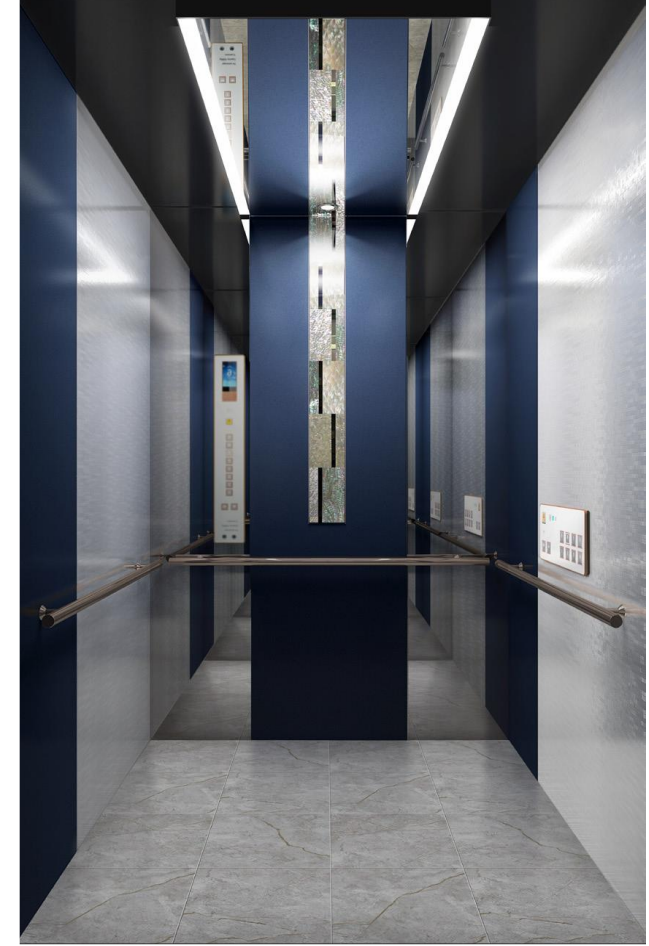

CABIN DESIGN

CEILING	CE-SE1C
DOOR	Fine Art (NFA-05)
WALL	STS Mirror, Supervib (Silver), Texcoat (Navy) + Seashell Panel, Texcoat (Navy), Fine Art (NFA-04)
COP	DS-J-TK11NSB HAS-J-TK11NSB (for disabled)
HANDRAIL	HRR-01B
FLOOR	Decotile (DET 6258)