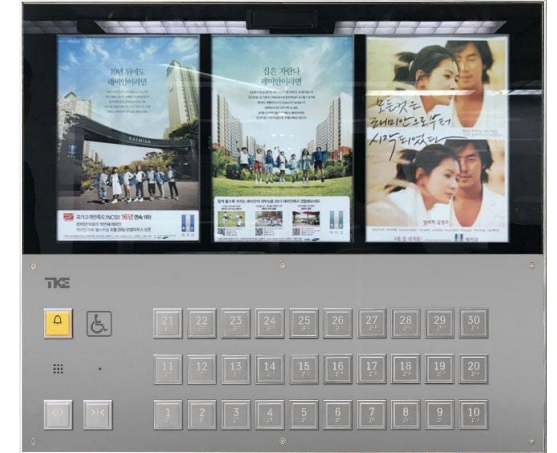

Bulletin Board + Handicapped COP (Silver)