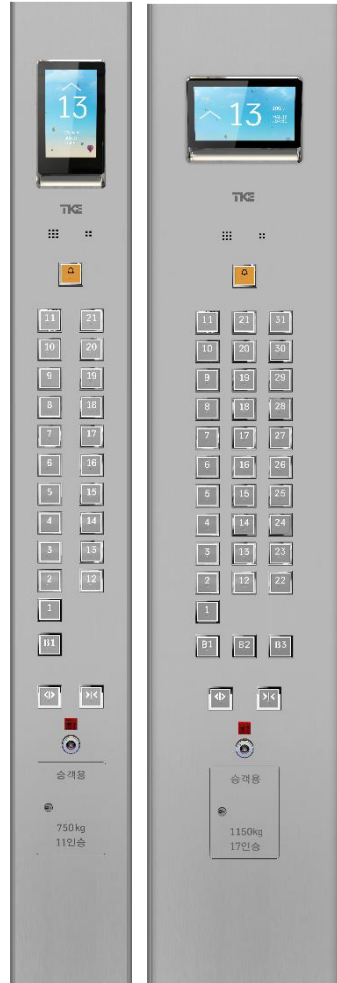

Front Swing Type COP

FS-TK11N