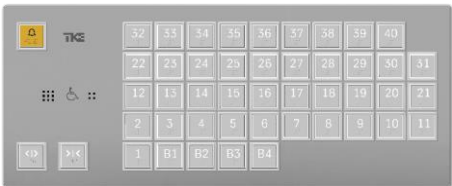

META200 DESIGN

ACCESSORY / COP

HFS-TK11N

Face Plate Finish
STD: STS MR /
Option: STS HL