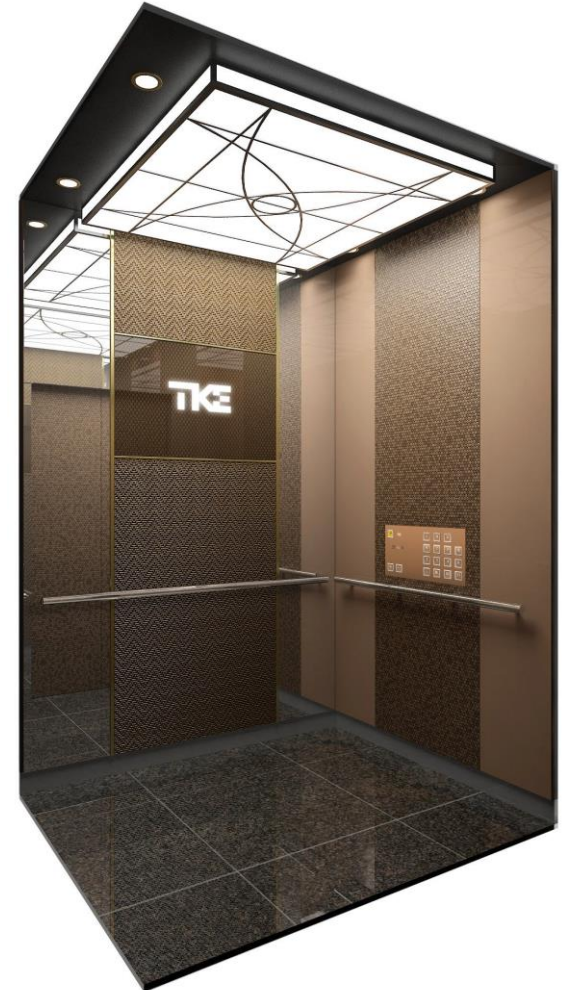

META200 DESIGN

Design Proposal – L Series 1

CABIN DESIGN

CEILING	LX-01N(Painted Steel Black, LED 5,000K)
DOOR	ETX Pattern
FRONT WALL	High Glossy Shine(Sparkle Bronze)
SIDE PANEL	ETX Pattern, Al Gold Molding(10mm), High Glossy Shine(Sparkle Bronze)
REAR PANEL	Bonded Metal, STS Mirror, Ti-Gold Hairline(5mm), Art Glass+ LED Logo(Option / LED 5,000K)
COP	FS-TK11NRB, HFS-TK11NRB
HANDRAIL	HRR-01E(STSPolishing)
FLOOR	MARBLE (By Others)