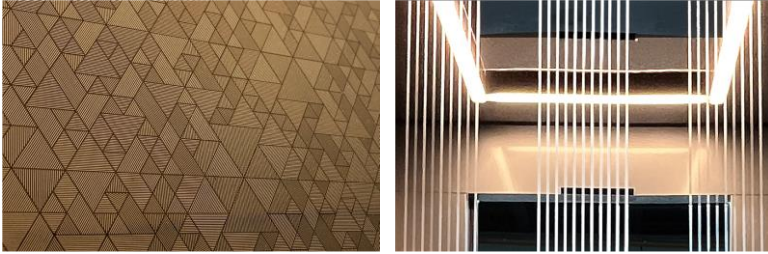

META200 DESIGN

PACKAGE DESIGN - BELLAGIO