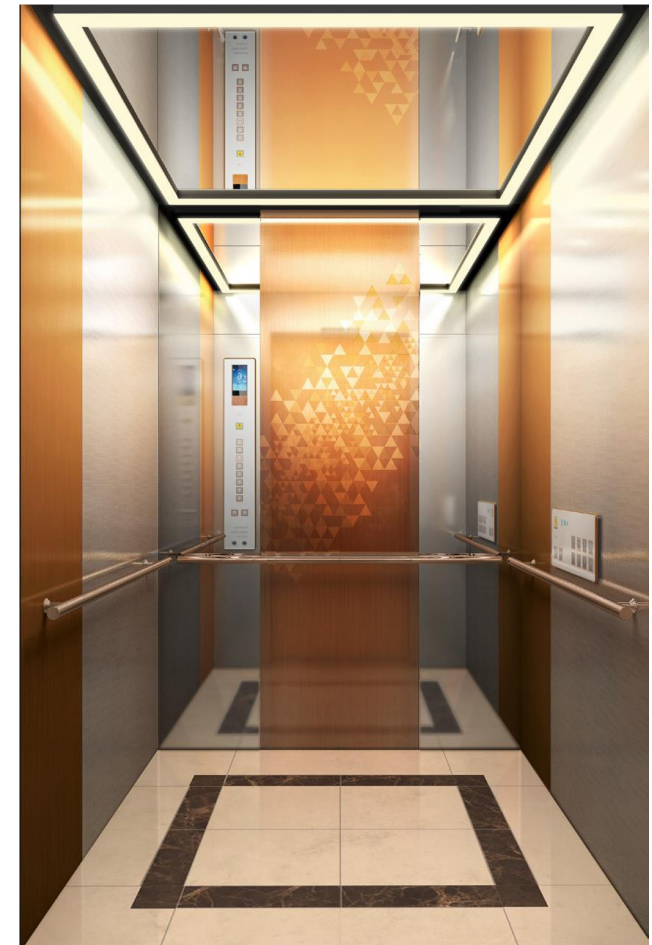

CABIN DESIGN

CEILING	CE-SD3W (Similar with GX-06)
DOOR	Superteel (Bronze) + Laser Graphic (ST-02BZ)
WALL	STS Mirror, Supervib (Silver), Fine Art (NFA-04), Superteel (Bronze) + Laser Graphic (ST-03BZ), Superteel (Bronze)
COP	DS-J-TK11NSB, HAS-J-TK11NSB (For disabled)
HANDRAIL	HRR-01B
FLOOR	Decotile (DET2251 / DET2245)