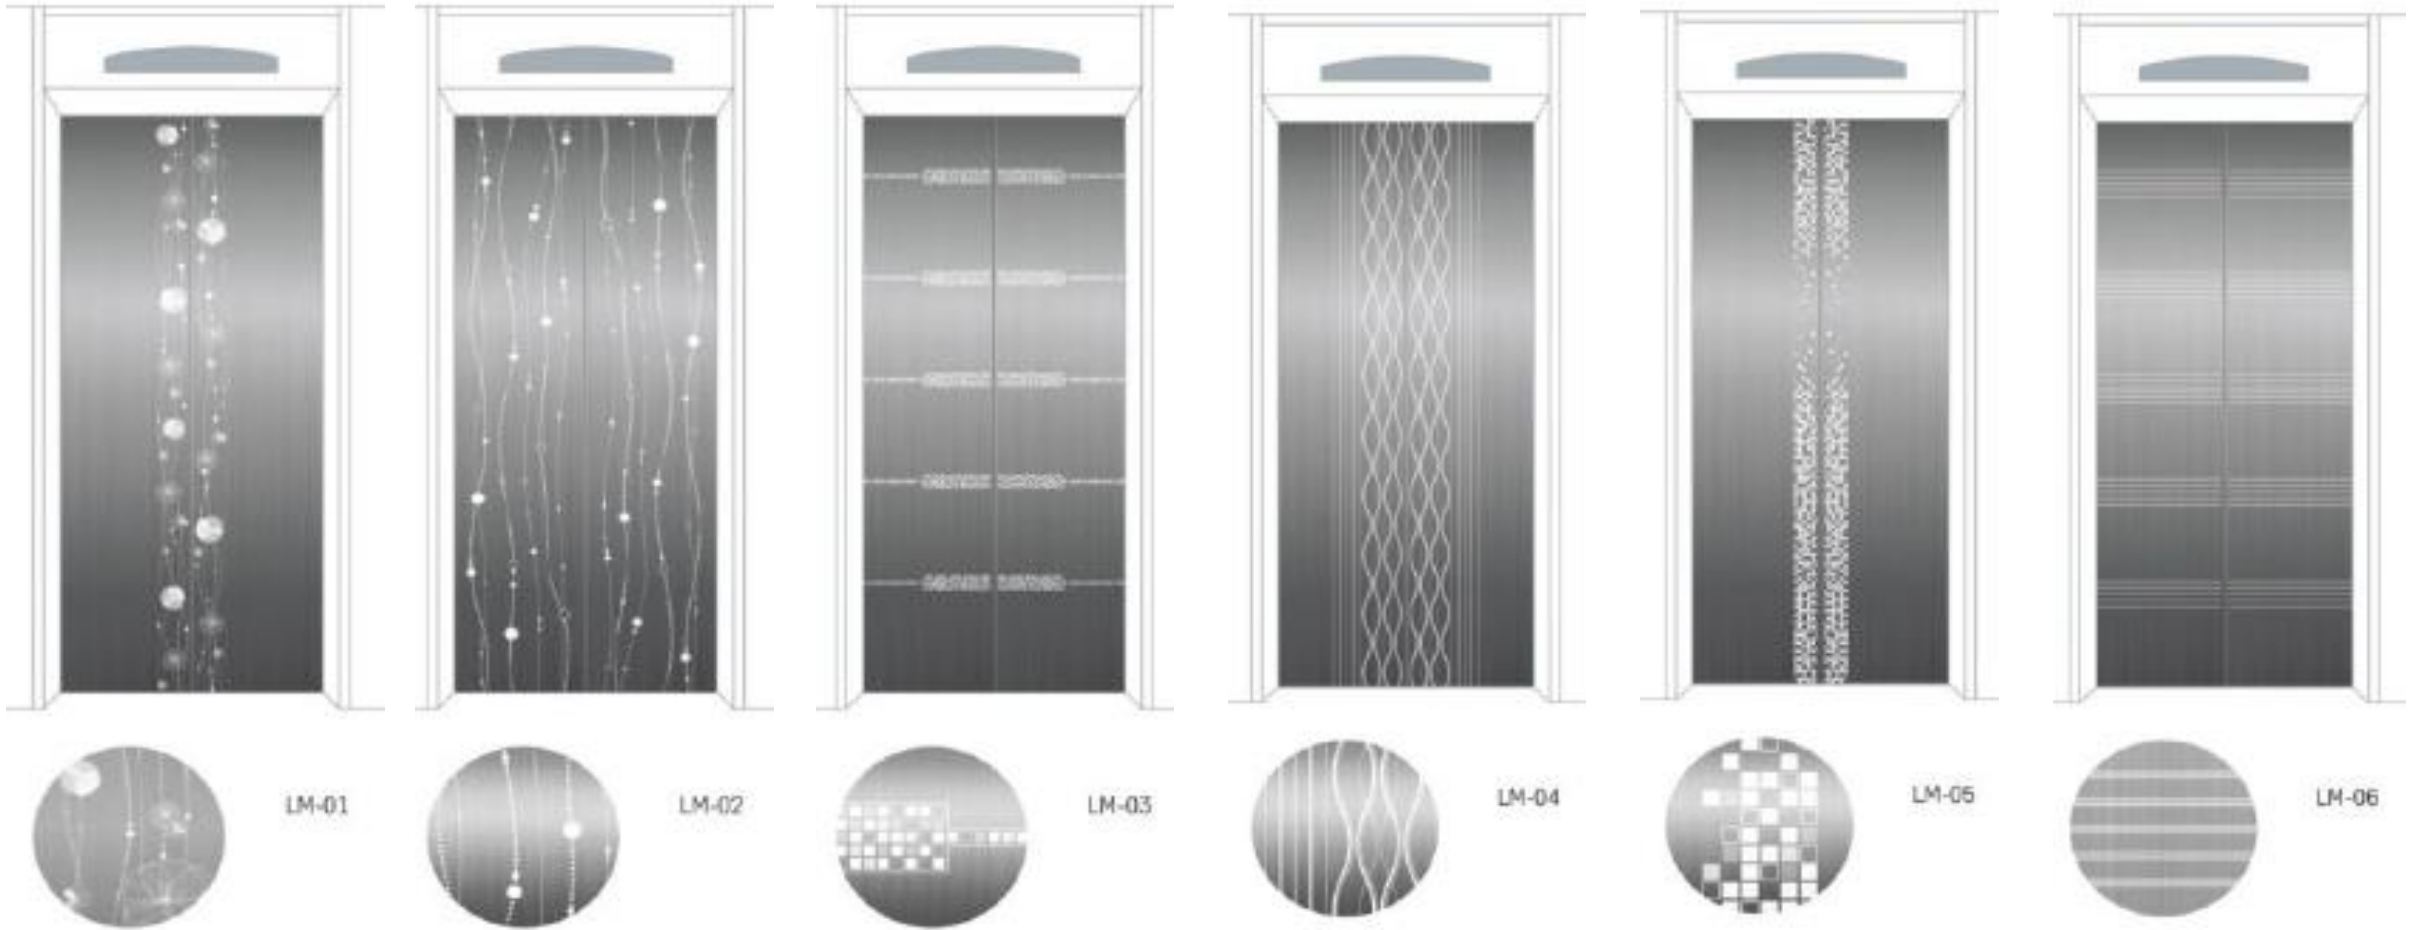

META200 DESIGN

LASER MARKING PATTERN