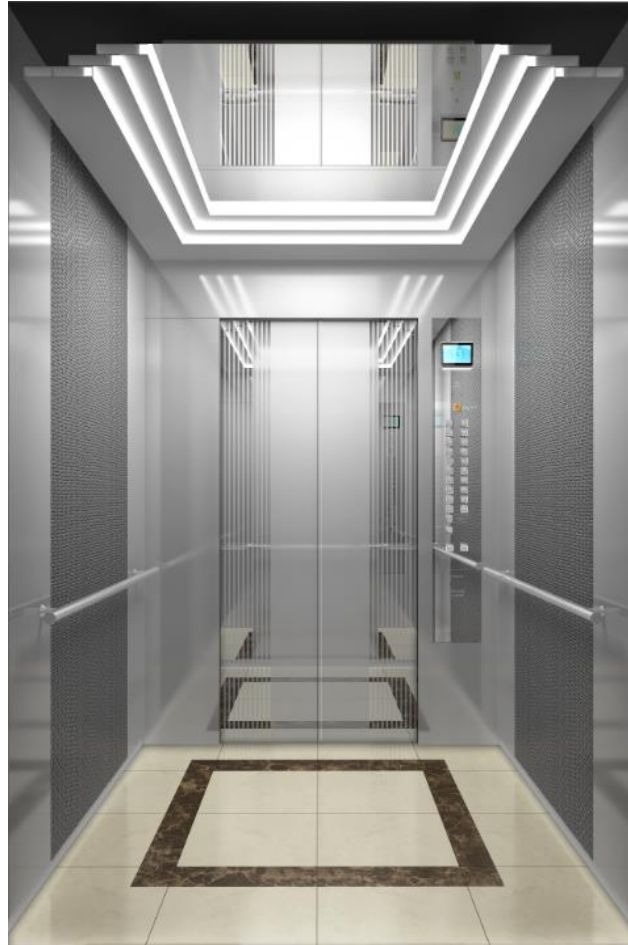

META200 DESIGN

Design Proposal – Type 4

CABIN DESIGN

CEILING

LX-03S (Dark gray Color)

DOOR

STS Mirror, Hi-Vib+ Laser Cutting (LM-24V)

WALL

F: Hi-Vib

S: Hi-Vib, EMBO PATTERN (EM02DG , Dark Gray)

R: STS Mirror, Hi-Vib

COP

FS-TK11N

HANDRAIL

HRR-01E / Polished

FLOOR

Decotile (DTE 2251, DTE 2245)