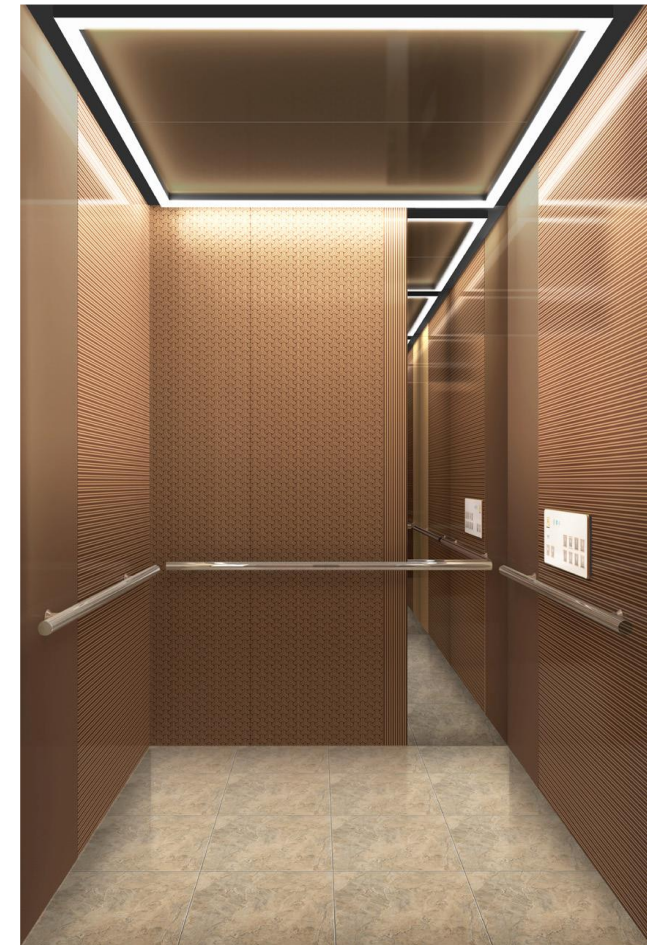

CABIN DESIGN

CEILING	CE-SD2C (GX-07)
DOOR	High Glossy Shine (SP-03BR)
WALL	STS Mirror, High Glossy Shine (SP-04BR), High Glossy Shine (SP-05BR), Powder coat (Inca brown)
COP	DS-J-TK11NSB HAS-J-TK11NSB (For Disabled)
HANDRAIL	HRR-01G
FLOOR	Decotile (DET 6240)