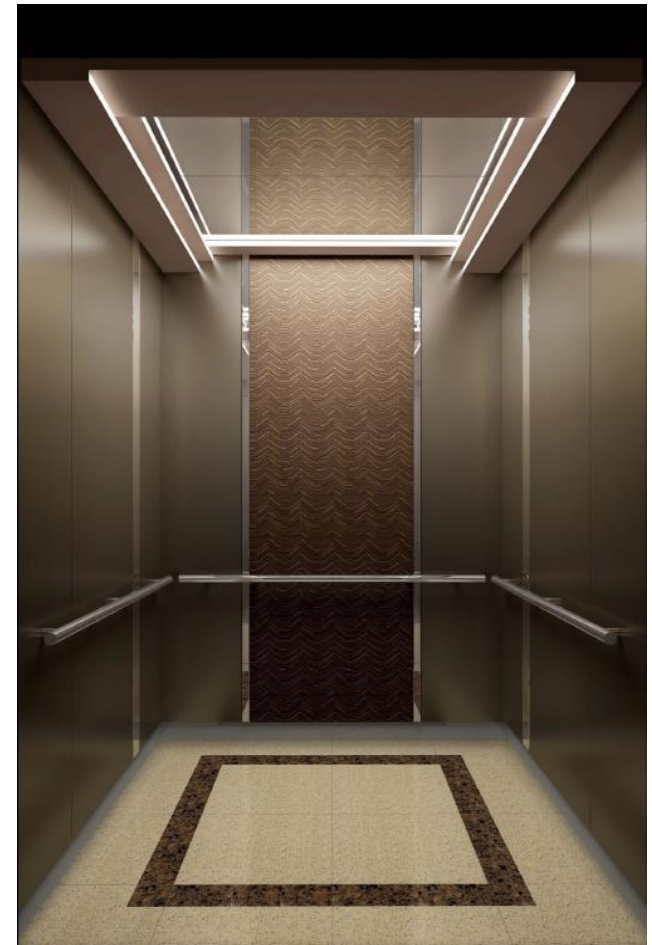

CABIN DESIGN

CEILING	LX-05S (Aluminum / Bronze color / STS Mirror)
DOOR	EMBO Pattern (EM01)
WALL	STS Vibration, STS Hairline Brown Color / STS Mirror (100mm), STS Hairline Brown Color / STS Mirror Trim(20mm) / EMBO Pattern (EM01)
COP	FS-TK11N
HANDRAIL	HRR-01E
FLOOR	By others