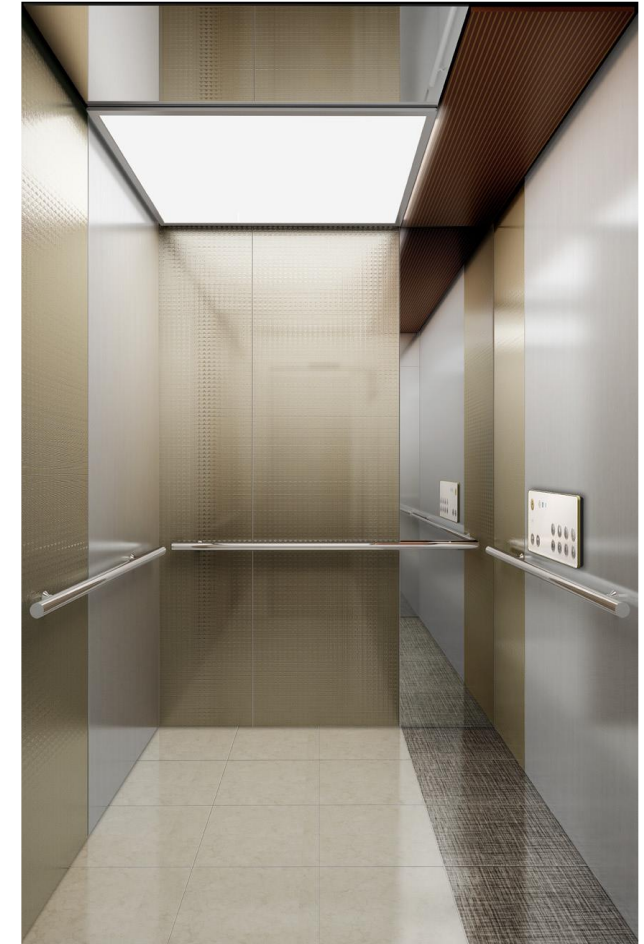

CABIN DESIGN

CEILING	FX-01B
DOOR	STS Mirror, Hi-Vib, Bead + Laser cutting (LM-20VB)
WALL	STS Mirror, Supervib (Silver), Hi-Touch (Gold)
COP	DS-G-TK77G HAS-G-TK77G (for disabled)
HANDRAIL	HRR-01G
FLOOR	Decotile (DET2905 / DET2494)