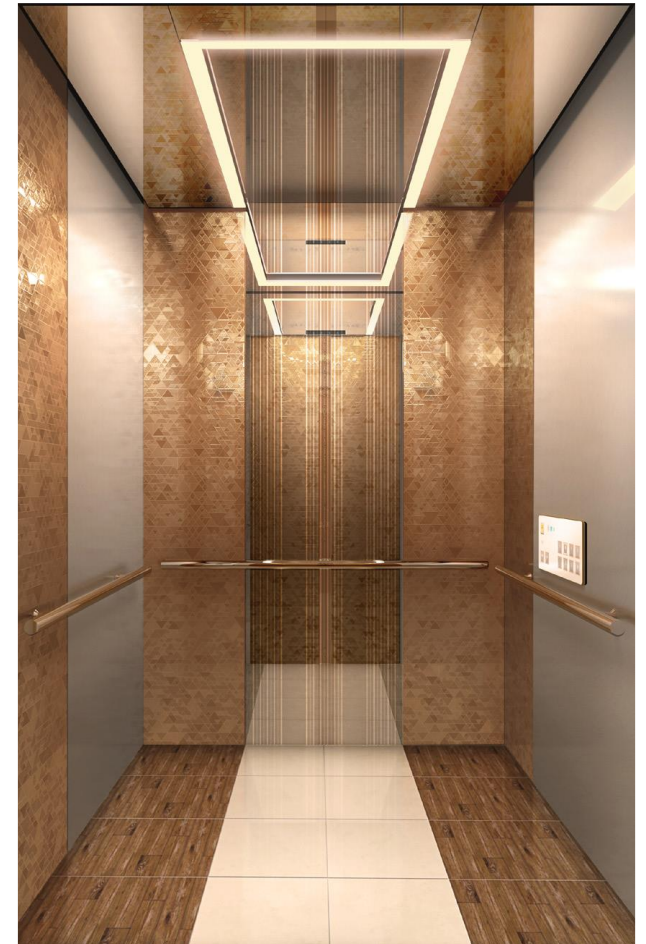

CABIN DESIGN

CEILING	CE-SB1W (Similar with GX-05)
DOOR	Hi-Touch (HT-03BR)
WALL	Supervib (Silver), STS Mirror + Laser Graphic, Hi-Touch (HT-04BR)
COP	DS-J-TK11NSB HAS-J-TK11NSB (for disabled)
HANDRAIL	HRR-01B
FLOOR	Decotile (DEW4713 / DET2251)