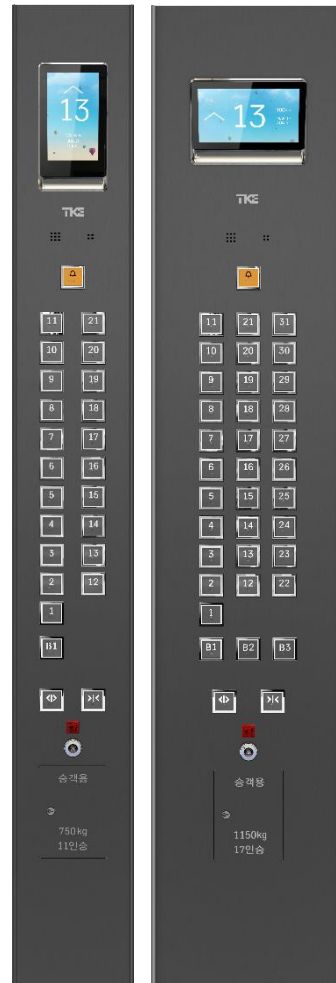

META200 DESIGN

ACCESSORY / COP

FS-TK11NB

Face Plate Finish
STD: STS MR /
Option: STS HL