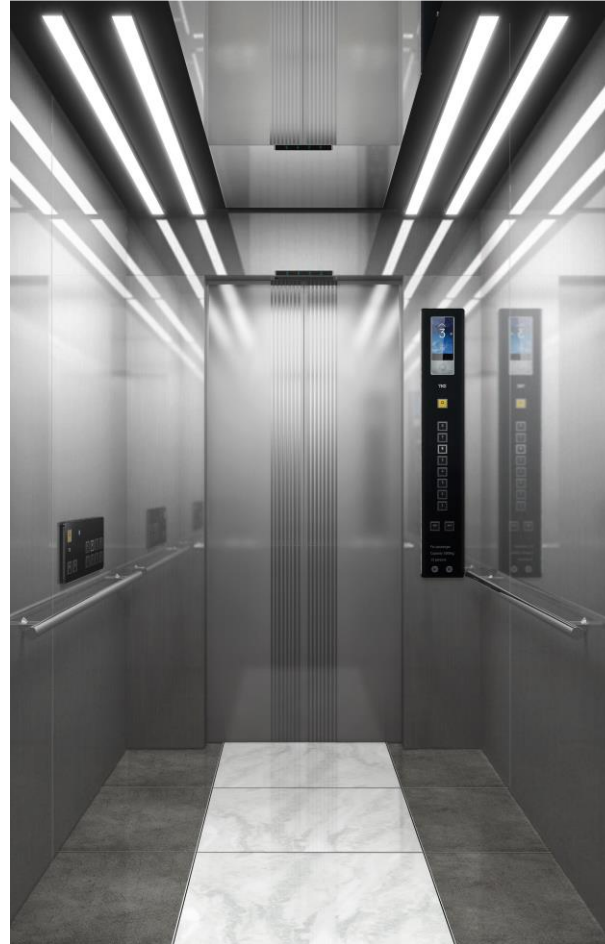

CABIN DESIGN

CEILING	CE-SA1C (Similar with GX-04)
DOOR	Hi-Touch (HT-01SV)
WALL	STS Mirror, Supervib (Silver), Hi-Touch (Rain)
COP	DS-H-TK11NB HAS-H-TK11NB (for disabled)
HANDRAIL	HRR-01G
FLOOR	Decotile (DET6239 / DET2905)