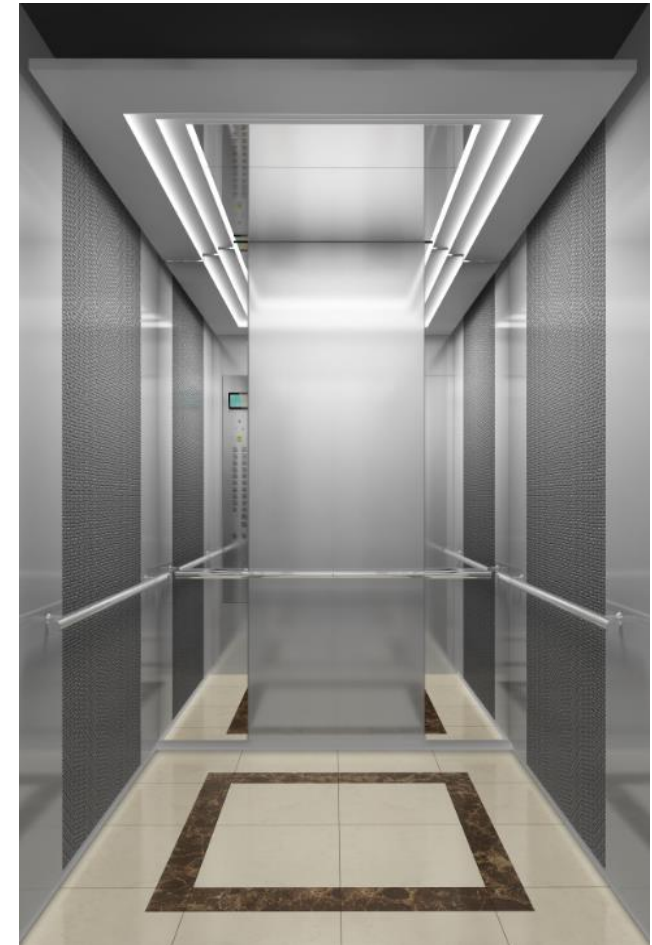

META200 DESIGN

Design Proposal – Type 4

CABIN DESIGN

CEILING

LX-03S (Dark gray Color)

DOOR

STS Mirror, Hi-Vib+ Laser Cutting (LM-24V)

WALL

F: Hi-Vib

S: Hi-Vib, EMBO PATTERN (EM02DG , Dark Gray)

R: STS Mirror, Hi-Vib

COP

FS-TK11N

HANDRAIL

HRR-01E / Polished

FLOOR

Decotile (DTE 2251, DTE 2245)