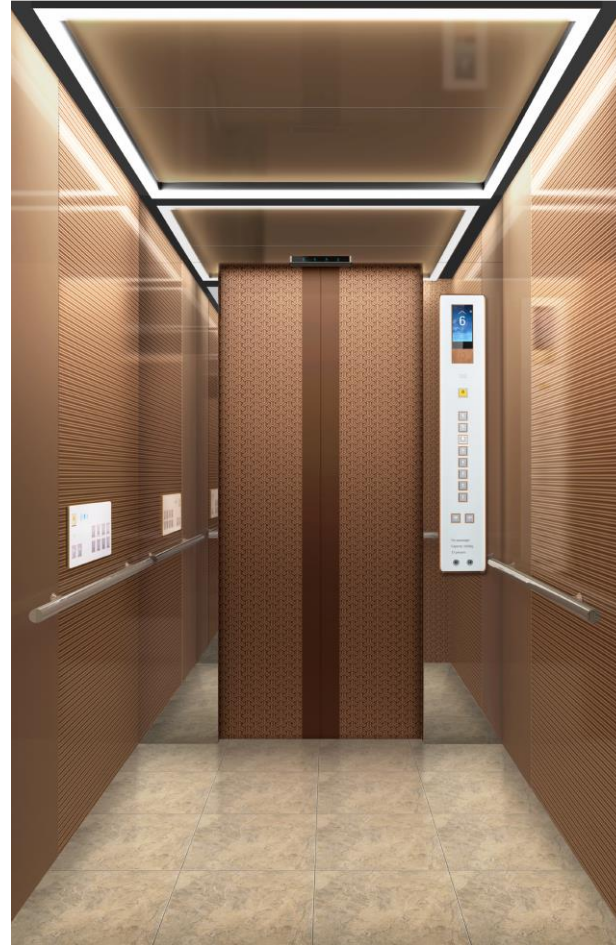

CABIN DESIGN

CEILING	CE-SD2C (GX-07)
DOOR	High Glossy Shine (SP-03BR)
WALL	STS Mirror, High Glossy Shine (SP-04BR), High Glossy Shine (SP-05BR), Powder coat (Inca brown)
COP	DS-J-TK11NSB HAS-J-TK11NSB (For Disabled)
HANDRAIL	HRR-01G
FLOOR	Decotile (DET 6240)