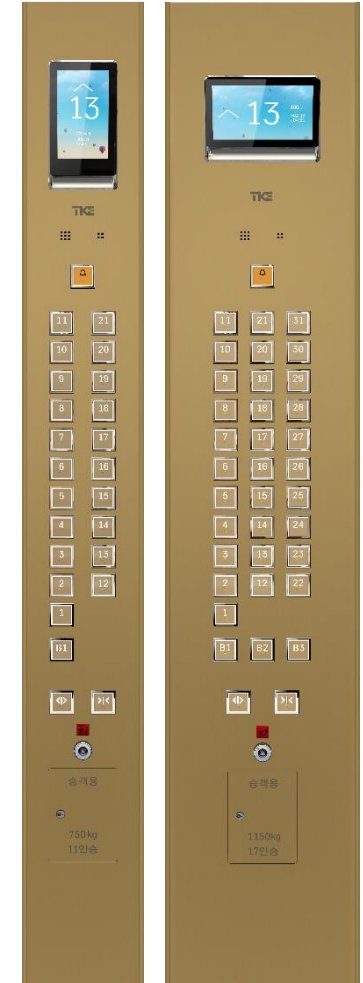

FS-TK11NCG

Face Plate Finish
STD: STS MR /
Option: STS HL