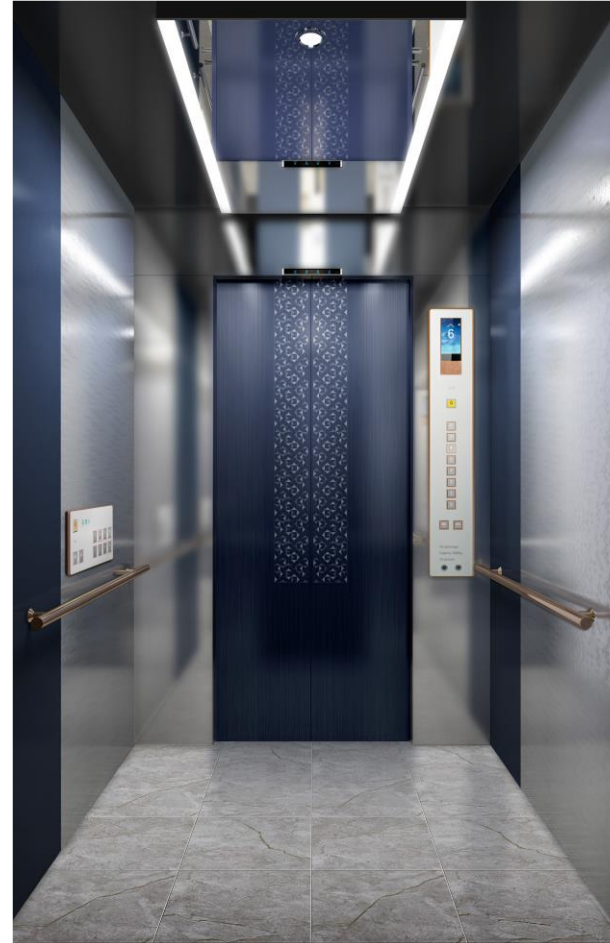

CABIN DESIGN

CEILING	CE-SE1C
DOOR	Fine Art (NFA-05)
WALL	STS Mirror, Supervib (Silver), Texcoat (Navy) + Seashell Panel, Texcoat (Navy), Fine Art (NFA-04)
COP	DS-J-TK11NSB HAS-J-TK11NSB (for disabled)
HANDRAIL	HRR-01B
FLOOR	Decotile (DET 6258)