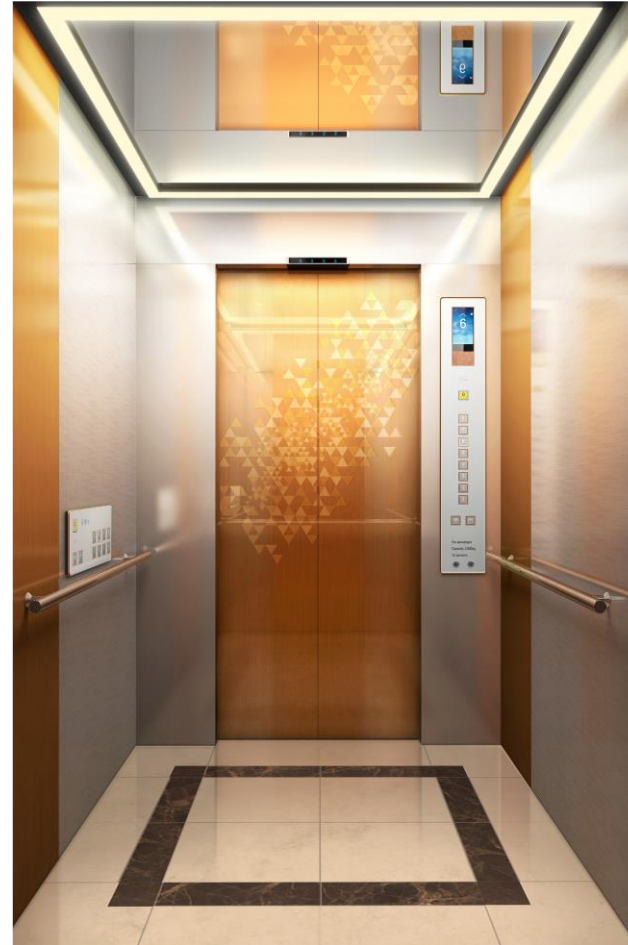

CABIN DESIGN

CEILING	CE-SD3W (Similar with GX-06)
DOOR	Superteel (Bronze) + Laser Graphic (ST-02BZ)
WALL	STS Mirror, Supervib (Silver), Fine Art (NFA-04), Superteel (Bronze) + Laser Graphic (ST-03BZ), Superteel (Bronze)
COP	DS-J-TK11NSB, HAS-J-TK11NSB (For disabled)
HANDRAIL	HRR-01B
FLOOR	Decotile (DET2251 / DET2245)